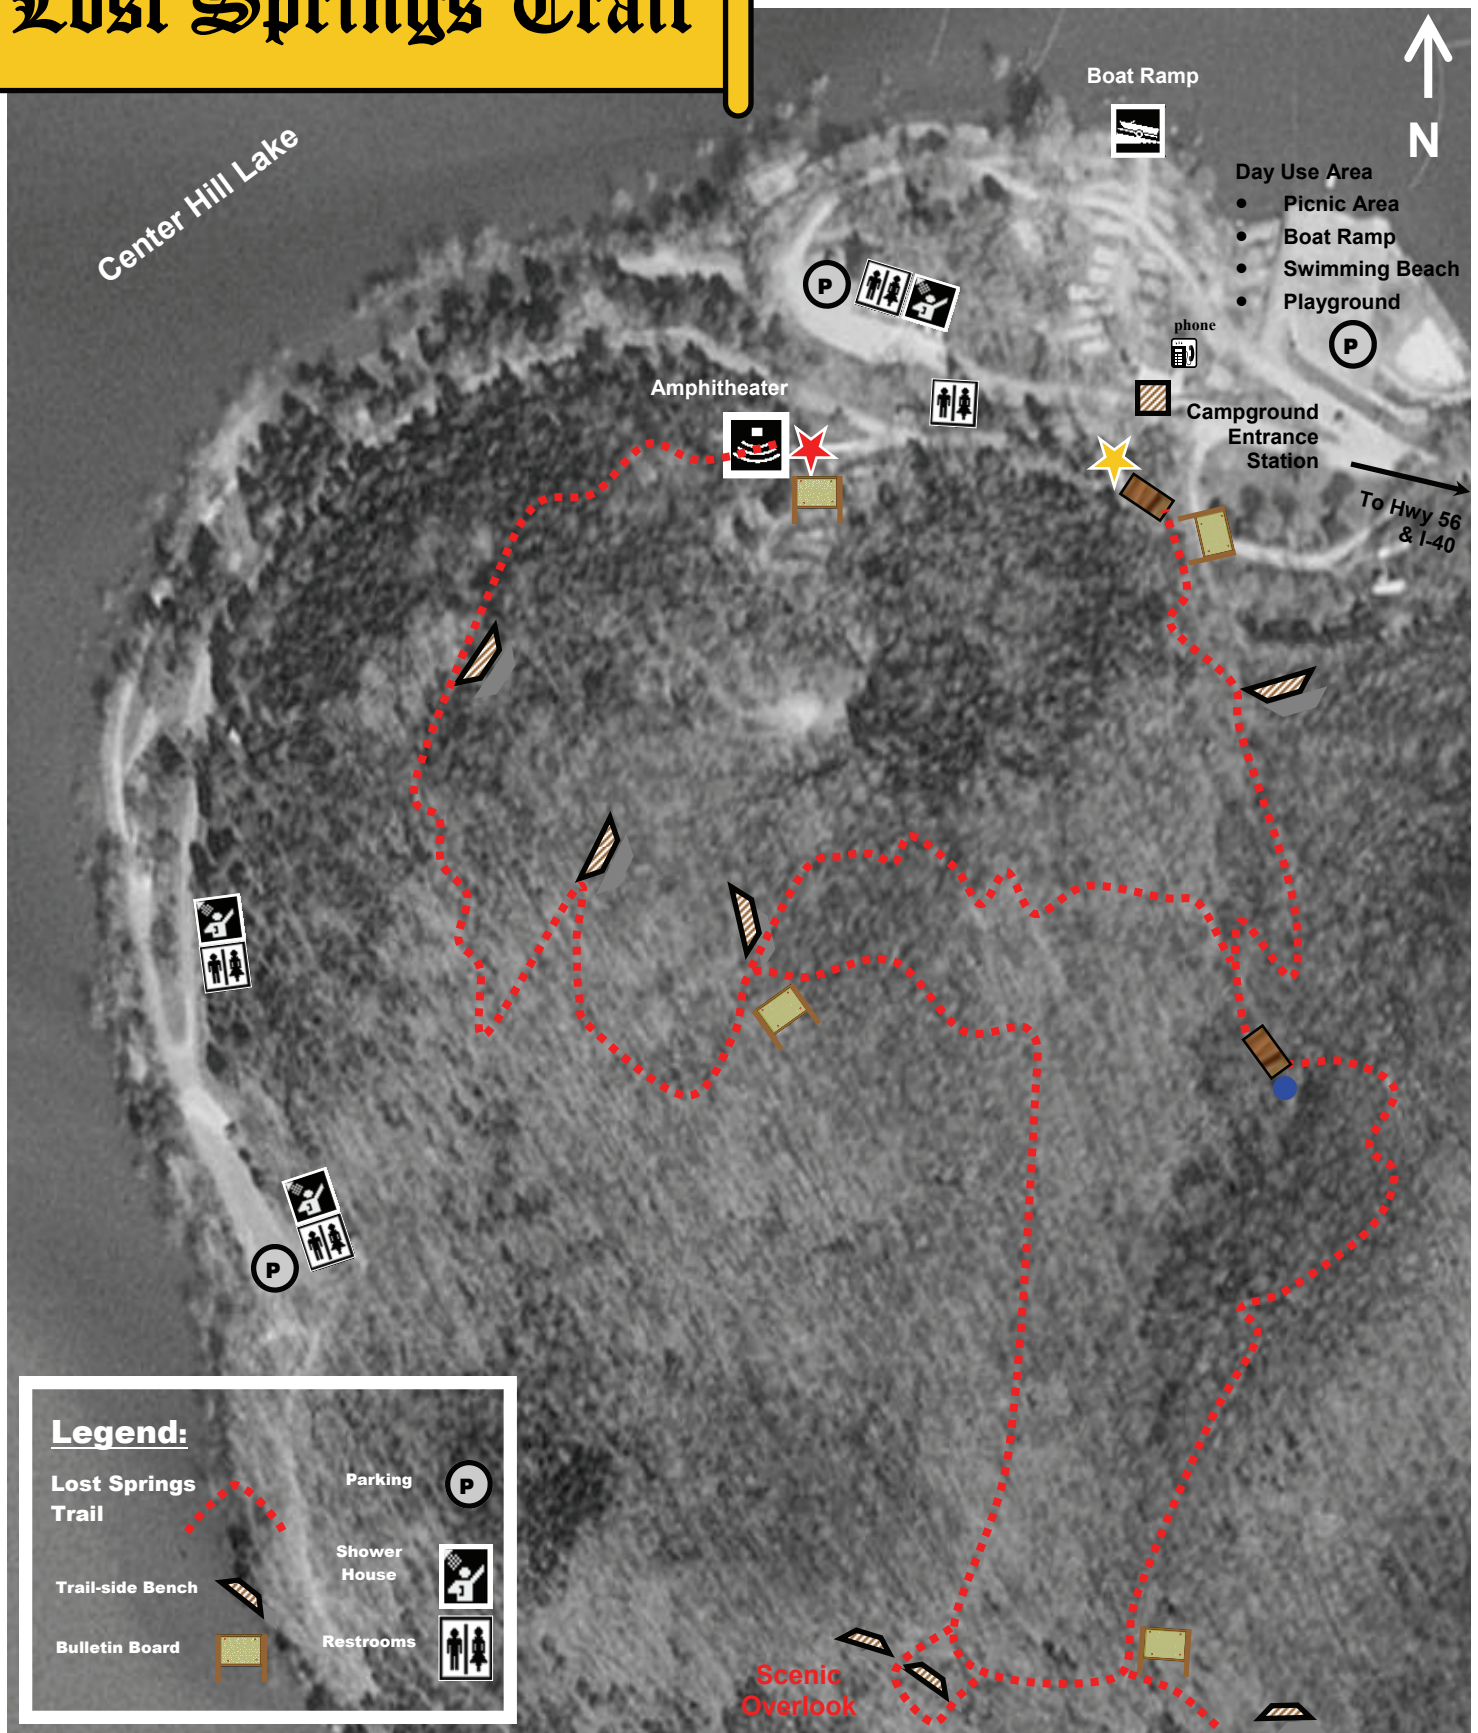

Lost Springs Trail

Legend:

Lost Springs Trail	Parking (P)
Trail-side Bench	Shower House
Bulletin Board	Restrooms