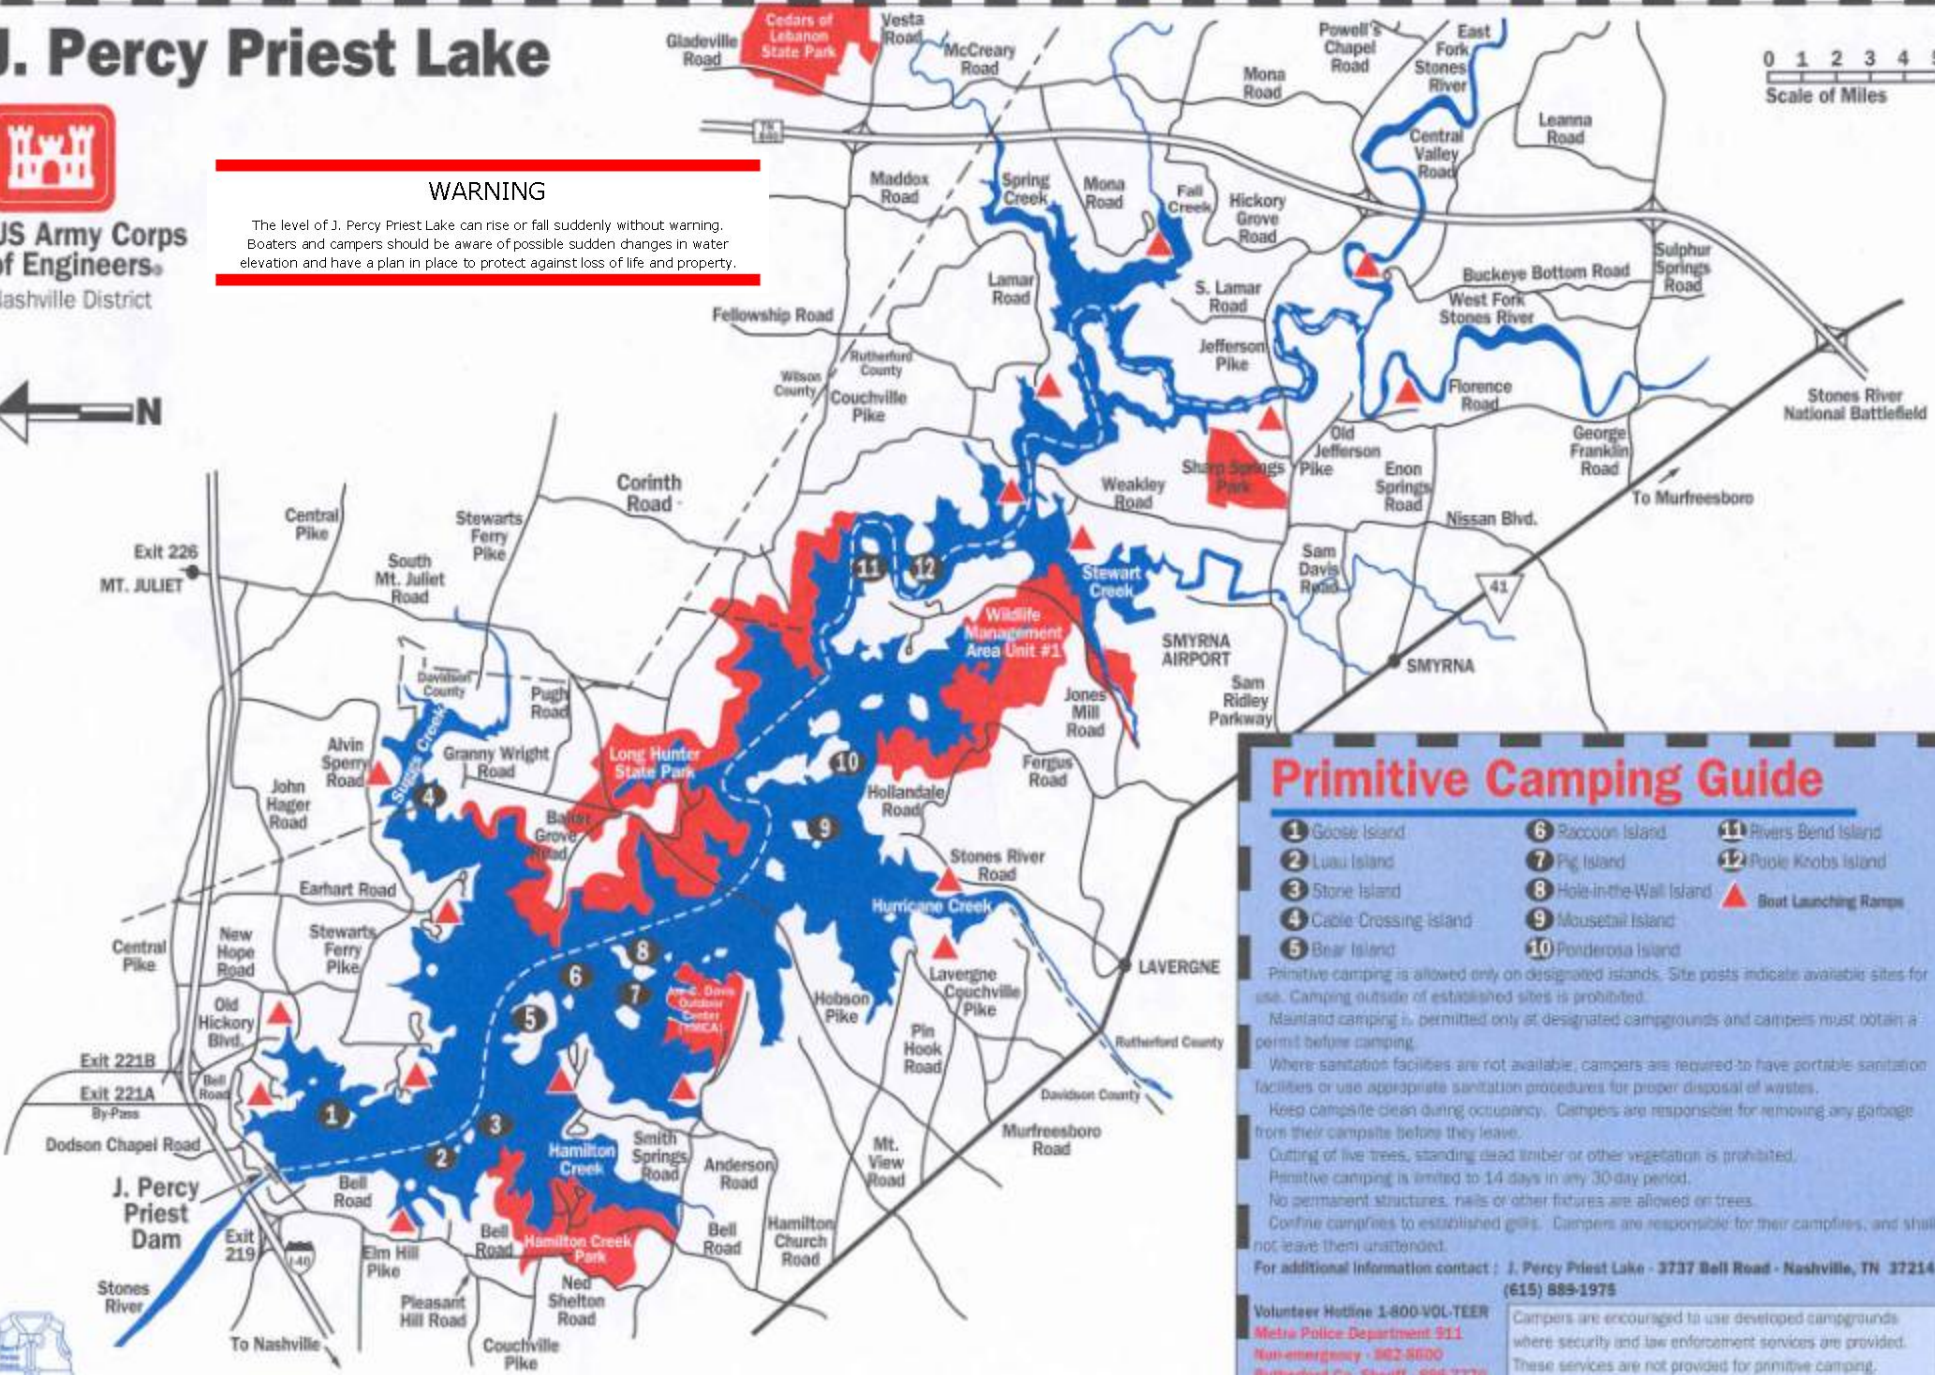

J. Percy Priest Lake

US Army Corps of Engineers

Nashville District

WARNING

The level of J. Percy Priest Lake can rise or fall suddenly without warning. Boaters and campers should be aware of possible sudden changes in water elevation and have a plan in place to protect against loss of life and property.

Primitive Camping Guide

- 1 Goose Island
 - 2 Luan Island
 - 3 Stone Island
 - 4 Cable Crossing Island
 - 5 Bear Island
 - 6 Raccoon Island
 - 7 Pig Island
 - 8 Hole-in-the-Wall Island
 - 9 Mousetail Island
 - 10 Ponderosa Island
 - 11 Rivers Bend Island
 - 12 Poole Knobs Island
- ▲ Boat Launching Ramps

Primitive camping is allowed only on designated islands. Site posts indicate available sites for use. Camping outside of established sites is prohibited.

Maintain camping is permitted only at designated campgrounds and campers must obtain a permit before camping.

Cutting of live trees, standing dead timber or other vegetation is prohibited.

Primitive camping is limited to 14 days in any 30-day period.

No permanent structures, nails or other fixtures are allowed on trees.